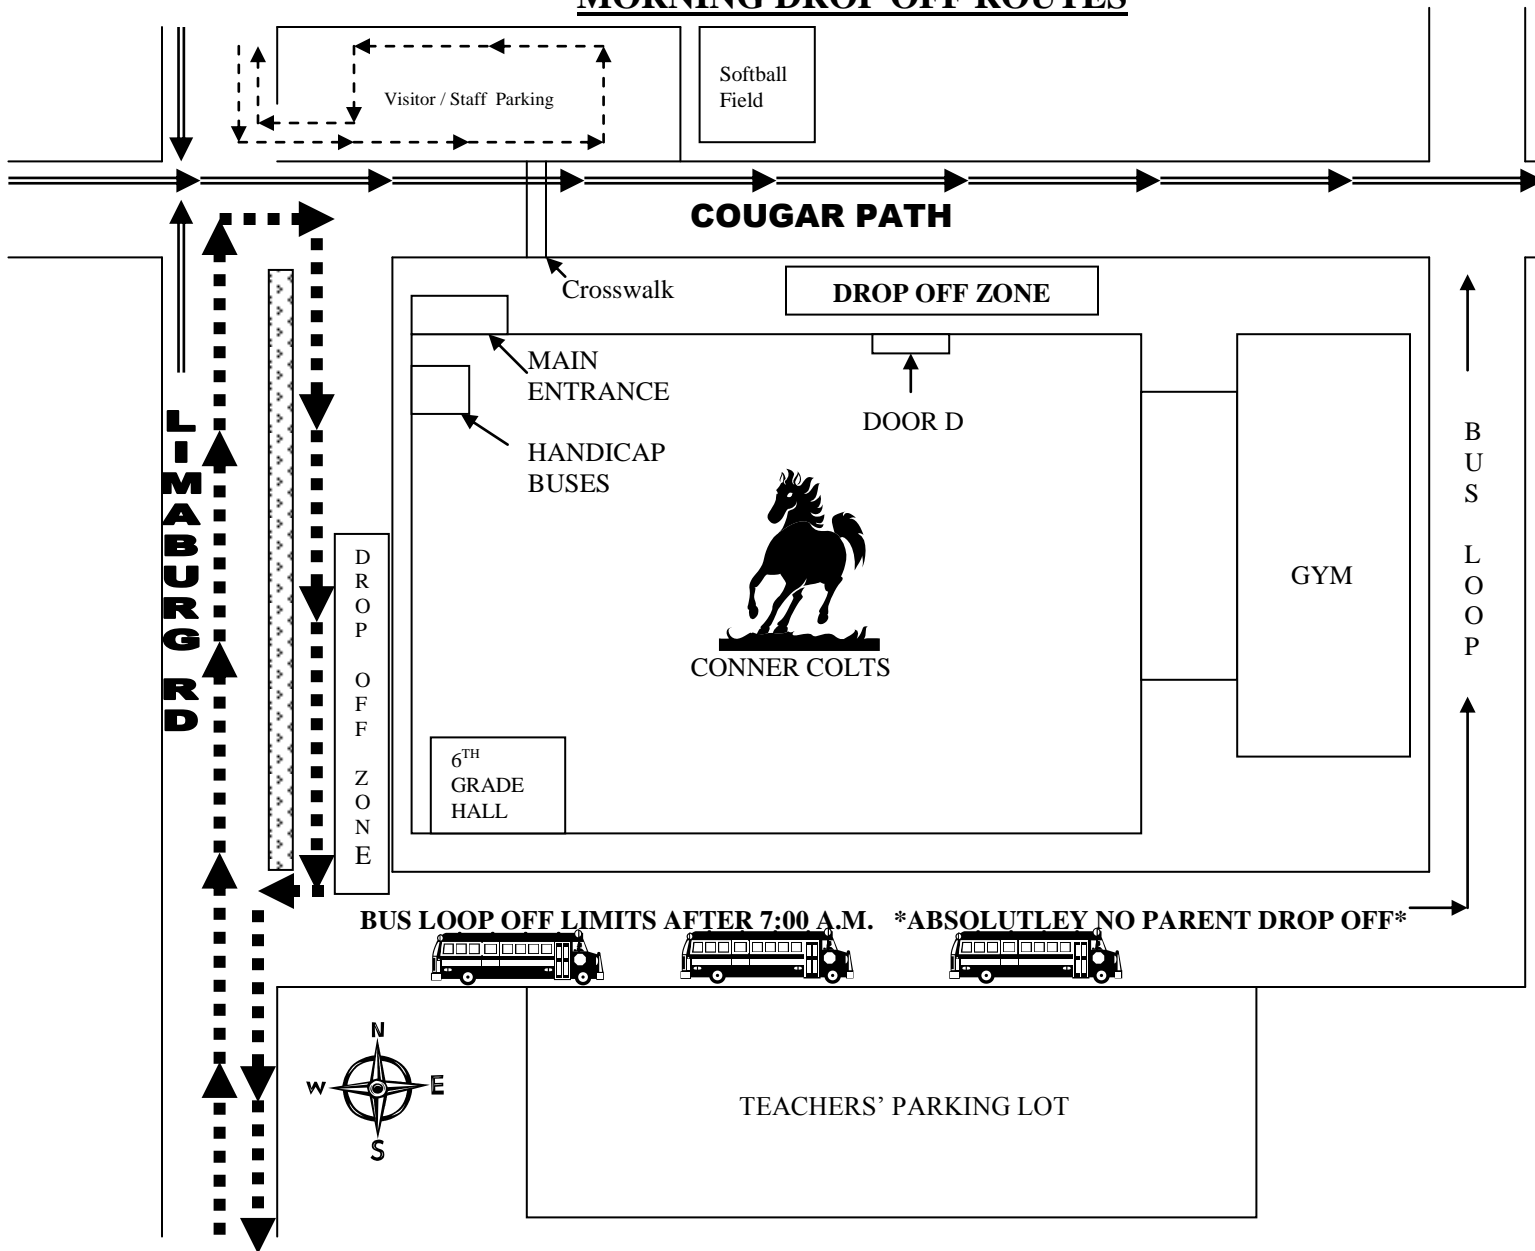

CONNER MIDDLE SCHOOL MORNING DROP OFF ROUTES

----- **Entering from north or south and exiting north:**

Drop off in visitor / staff parking lot (next to softball field) and child walks across crosswalk and enters through main entrance. Circle through lot and turn right only (7:00 a.m – 7:30 a.m.).

..... **Entering from south and returning south:**

Drop off in lot parallel to Limaburg Rd. Pull forward as far as possible and student enters through 6th grade hall. This can only be used from 7:00 a.m. to 7:30 a.m. Handicap buses drop off here at 7:30 a.m. **After 7:30 a.m. you must use one of the other drop off zones. No cars are permitted in this area for drop off after 7:30.**

===== **Dropping off at middle school and high school from any direction:**

Go straight down Cougar Path. Pull forward as far as possible along side walk in front of Door D for middle school student and continue to the high school. **Do not stop at main entrance. This backs up traffic!**