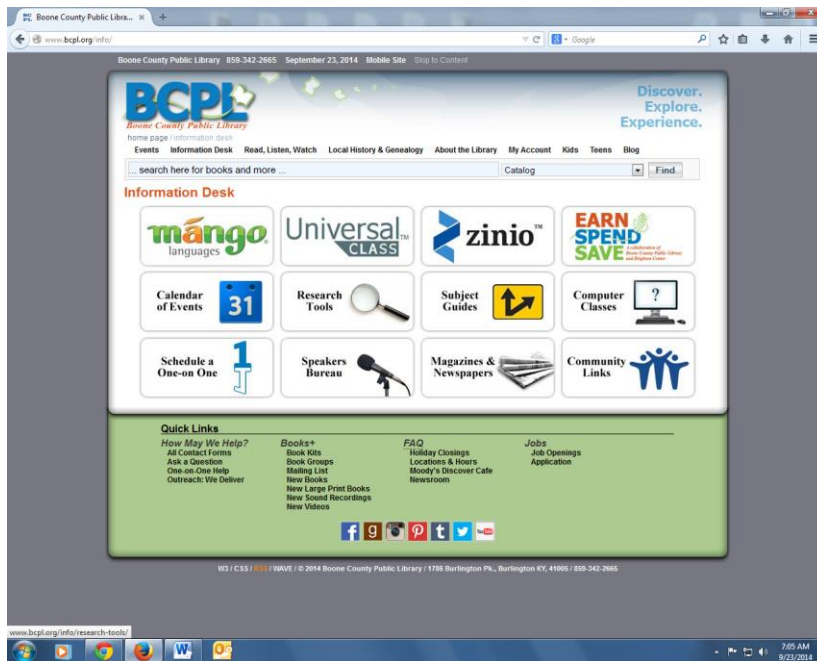

PSAT PRACTICE WEBSITE

Go to www.bcpl.org and click on INFORMATION DESK.

Click on RESEARCH TOOLS

Click on LEARNING EXPRESS LIBRARY

PSAT PRACTICE WEBSITE

Click on COLLEGE PREP CENTER

YOU WILL NEED A BOONE COUNTY LIBRARY CARD TO SET UP AN ACCOUNT FOR A PRACTICE TEST.