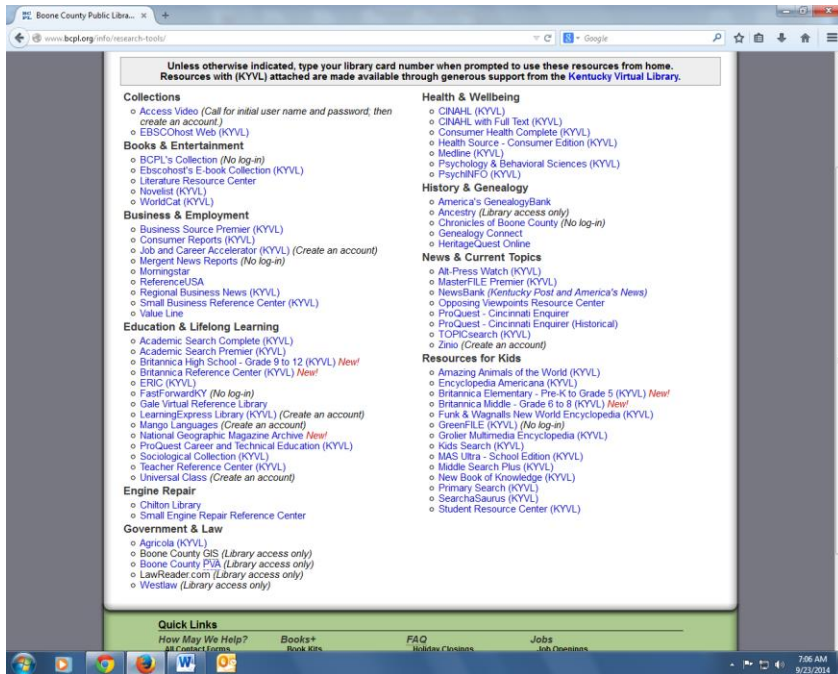

PSAT PRACTICE WEBSITE

Go to www.bcpl.org and click on INFORMATION DESK.

Click on RESEARCH TOOLS

Click on LEARNING EXPRESS LIBRARY

PSAT PRACTICE WEBSITE

Click on COLLEGE PREP CENTER

YOU WILL NEED A BOONE COUNTY LIBRARY CARD TO SET UP AN ACCOUNT FOR A PRACTICE TEST.