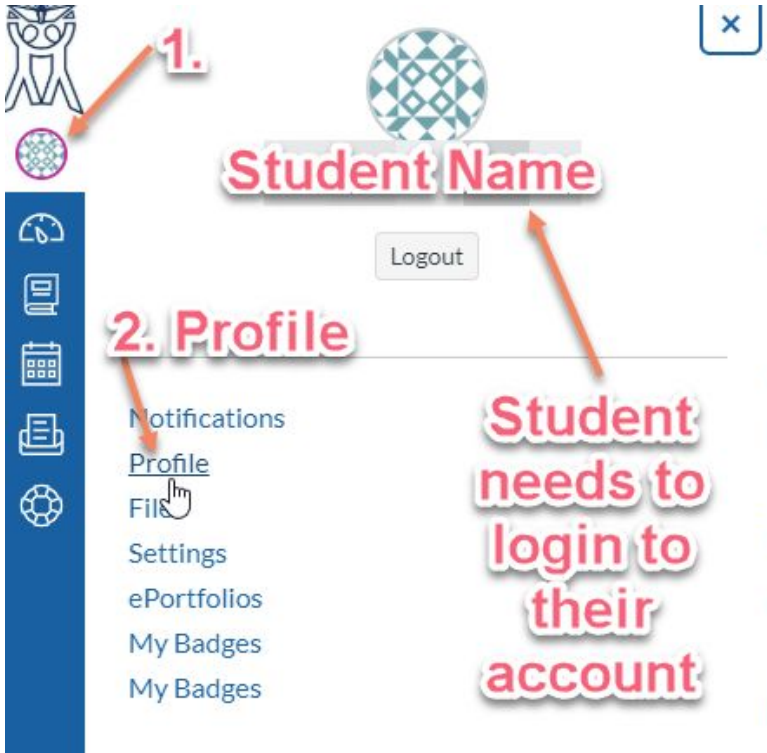

Canvas Parent APP

Step 1: Get a pairing code from your son/daughter's Canvas Account.

Write down the code.

2. Using the Canvas Parent App, self register with the pairing code

<https://boone.instructure.com/login/canvas>

Since the parent is a Canvas observer, he/she can use the same account created from the app to access Canvas web (and vice versa).

Canvas Parent Video Setup Link - <https://qrgo.page.link/Jqptr>