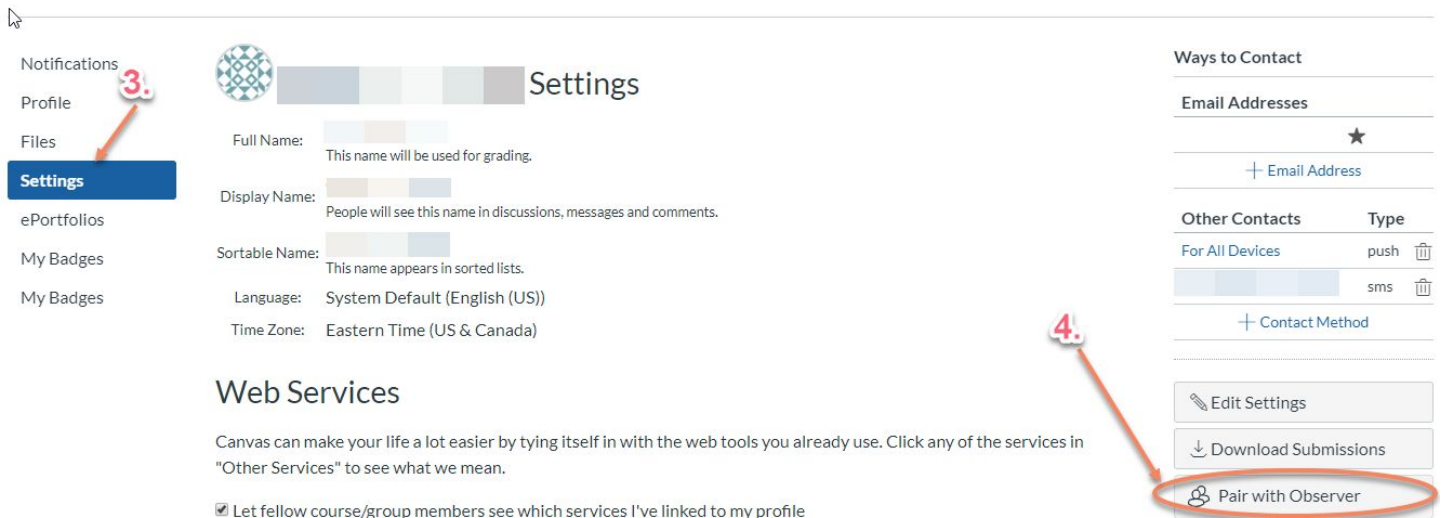

Canvas Parent APP

Step 1: Get a pairing code from your son/daughter's Canvas Account.

Write down the code.

2. Using the Canvas Parent App, self register with the pairing code

<https://boone.instructure.com/login/canvas>

Since the parent is a Canvas observer, he/she can use the same account created from the app to access Canvas web (and vice versa).

Canvas Parent Video Setup Link - <https://qrgo.page.link/Jqptr>