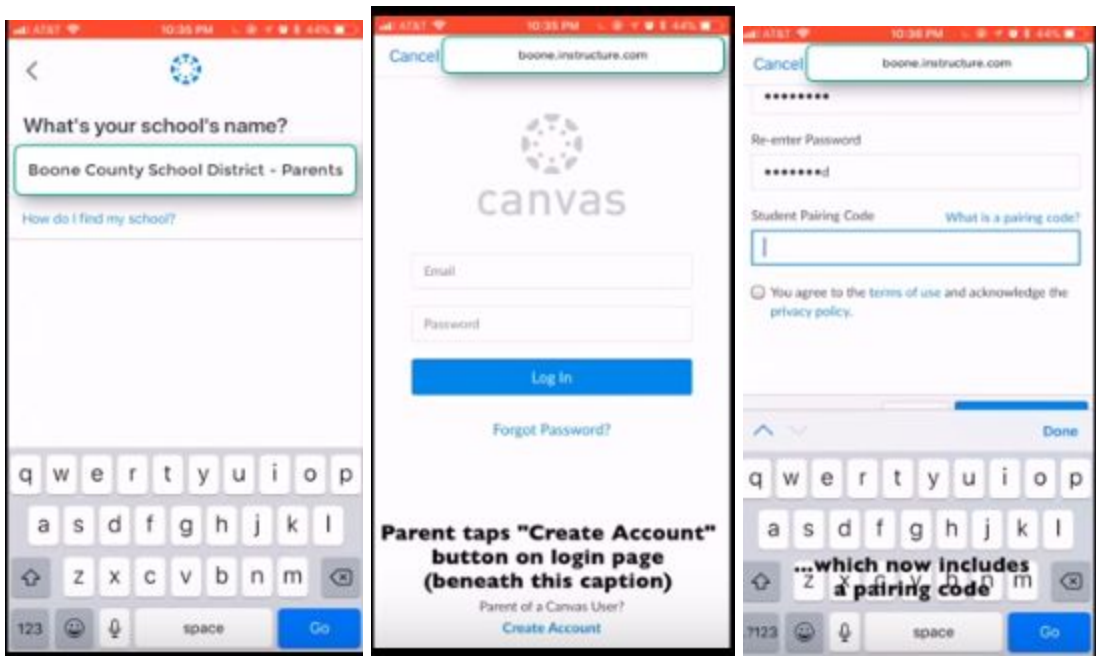

Canvas Parent APP

Step 1: Get a pairing code from your son/daughter's Canvas Account.

Write down the code.

2. Using the Canvas Parent App, self register with the pairing code

<https://boone.instructure.com/login/canvas>

Since the parent is a Canvas observer, he/she can use the same account created from the app to access Canvas web (and vice versa).

Canvas Parent Video Setup Link - <https://qrgo.page.link/Jqptr>